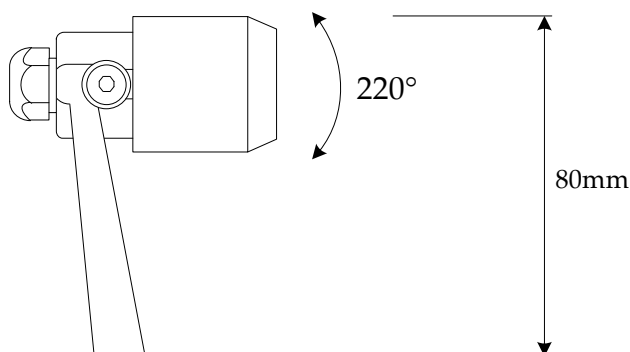

Cut-out	Not required
Wattage	2 watts
CRI	80
Lumens	Cool white 167, Natural white 147, Warm white 127
Wiring	Series
Driver mA (not included)	630mA
Dimmable	Yes 1-10v or DMX
IP rating	IP66
Class	III – EN605981 Compliant