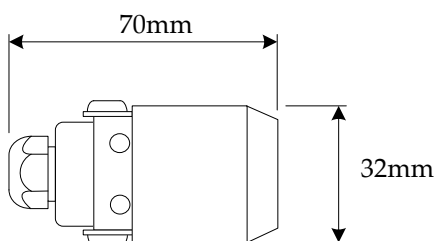

## Product notes

Clivo exterior LED spotlight. An extremely versatile, small spotlight with adjustable focus and direction providing a warm light.

This Italian made fitting has an adjustable focus optic to allow different beam angles of between 8° - 50° even after installation.

<b>Cut-out</b>	Not required
<b>Wattage</b>	2 watts
<b>CRI</b>	80
<b>Lumens</b>	Cool white 167, Natural white 147, Warm white 127
<b>Wiring</b>	Series
<b>Driver mA (not included)</b>	630mA
<b>Dimmable</b>	Yes 1-10v or DMX
<b>IP rating</b>	IP66
<b>Class</b>	III – EN605981 Compliant