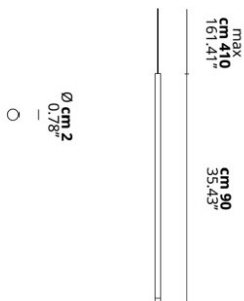

A-TUBE NANO

Large

FEATURES

- Frame:** Metal
- Diffusor:** Polycarbonate
- Dimmable:** Yes
- Dimmer:** Not Included
- Bulb:** Included

BULB

LED 2700K 1 x 3W | 400 lm

CERTIFICATION

SPECIFICATION SHEET

PHOTOMETRIC CURVE

FRAME	DIFFUSOR	LED COLOUR	CODE
Chrome	Clear	2700K	158028
Gold	Clear	2700K	158030
Matte Black 9005	Clear	2700K	158027
Matte White 9010	Clear	2700K	158026
Rose Gold	Clear	2700K	158029