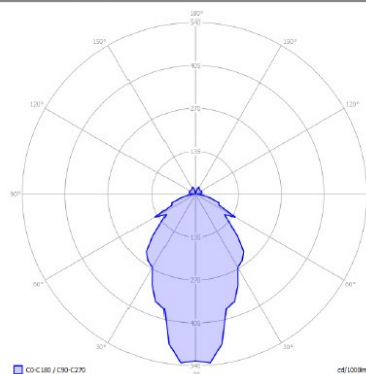

A-TUBE NANO

Large

FEATURES

- Frame:** Metal
- Diffusor:** Polycarbonate
- Dimmable:** Yes
- Dimmer:** Not Included
- Bulb:** Included

BULB

LED 2700K 1 x 3W | 400 lm

CERTIFICATION

SPECIFICATION SHEET

PHOTOMETRIC CURVE

FRAME	DIFFUSOR	LED COLOUR	CODE
Chrome	Clear	2700K	158028
Gold	Clear	2700K	158030
Matte Black 9005	Clear	2700K	158027
Matte White 9010	Clear	2700K	158026
Rose Gold	Clear	2700K	158029