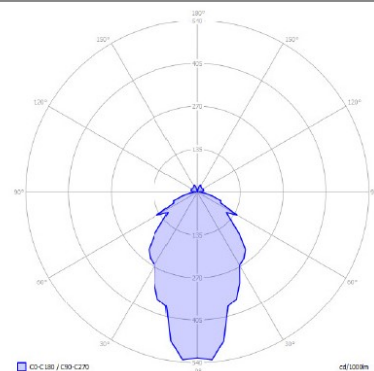

A-TUBE NANO

Medium

FEATURES

- Frame:** Metal
- Diffusor:** Polycarbonate
- Dimmable:** Yes
- Dimmer:** Not Included
- Bulb:** Included

BULB

LED 2700K 1 x 3W | 400 lm

CERTIFICATION

SPECIFICATION SHEET

PHOTOMETRIC CURVE

FRAME	DIFFUSOR	LED COLOUR	CODE
Chrome	Clear	2700K	158023
Gold	Clear	2700K	158025
Matte Black 9005	Clear	2700K	158022
Matte White 9010	Clear	2700K	158021
Rose Gold	Clear	2700K	158024