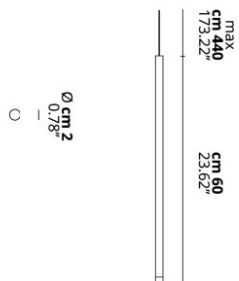

A-TUBE NANO

Medium

FEATURES

- Frame:** Metal
- Diffusor:** Polycarbonate
- Dimmable:** Yes
- Dimmer:** Not Included
- Bulb:** Included

BULB

LED 2700K 1 x 3W | 400 lm

CERTIFICATION

SPECIFICATION SHEET

PHOTOMETRIC CURVE

FRAME	DIFFUSOR	LED COLOUR	CODE
Chrome	Clear	2700K	158023
Gold	Clear	2700K	158025
Matte Black 9005	Clear	2700K	158022
Matte White 9010	Clear	2700K	158021
Rose Gold	Clear	2700K	158024