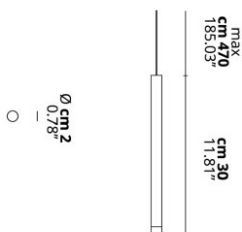

A-TUBE NANO

Small

FEATURES

- Frame:** Metal
- Diffusor:** Polycarbonate
- Dimmable:** Yes
- Dimmer:** Not Included
- Bulb:** Included

BULB

LED 2700K 1 x 3W | 400 lm

CERTIFICATION

SPECIFICATION SHEET

PHOTOMETRIC CURVE

FRAME	DIFFUSOR	LED COLOUR	CODE
Chrome	Clear	2700K	158018
Gold	Clear	2700K	158020
Matte Black 9005	Clear	2700K	158017
Matte White 9010	Clear	2700K	158016
Rose Gold	Clear	2700K	158019