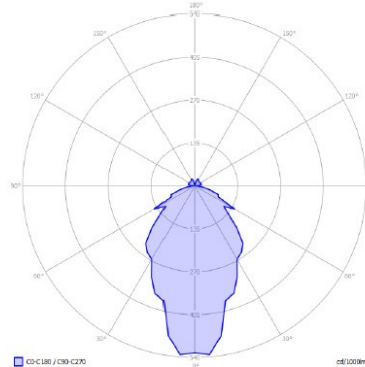

A-TUBE NANO

Small

FEATURES

- Frame:** Metal
- Diffusor:** Polycarbonate
- Dimmable:** Yes
- Dimmer:** Not Included
- Bulb:** Included

BULB

LED 2700K 1 x 3W | 400 lm

CERTIFICATION

SPECIFICATION SHEET

PHOTOMETRIC CURVE

FRAME	DIFFUSOR	LED COLOUR	CODE
Chrome	Clear	2700K	158018
Gold	Clear	2700K	158020
Matte Black 9005	Clear	2700K	158017
Matte White 9010	Clear	2700K	158016
Rose Gold	Clear	2700K	158019