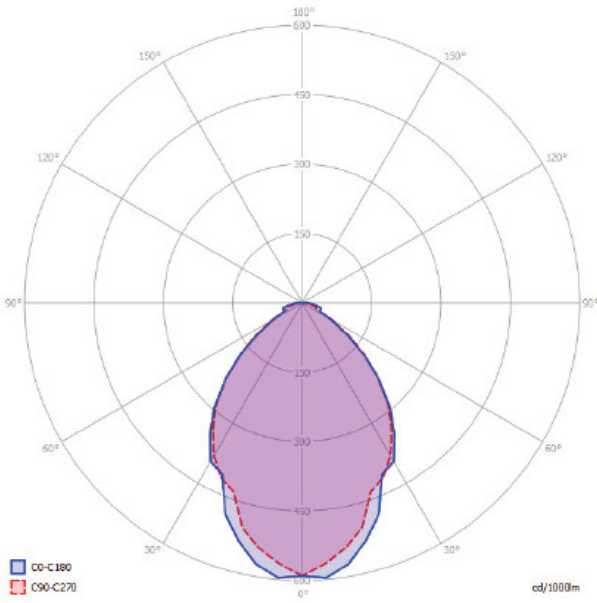

Polar diagram

Frozen Large

1. LED
2. 2700 K
   - 4 × 15W | 5600 lm
   - 220-240V
   - CRI 92
   - MacAdam 3-Step

LED and driver included

1. LED
2. 3000 K
   - 4 × 15W | 6080 lm
   - 220-240V
   - CRI 92
   - MacAdam 3-Step

LED and driver included