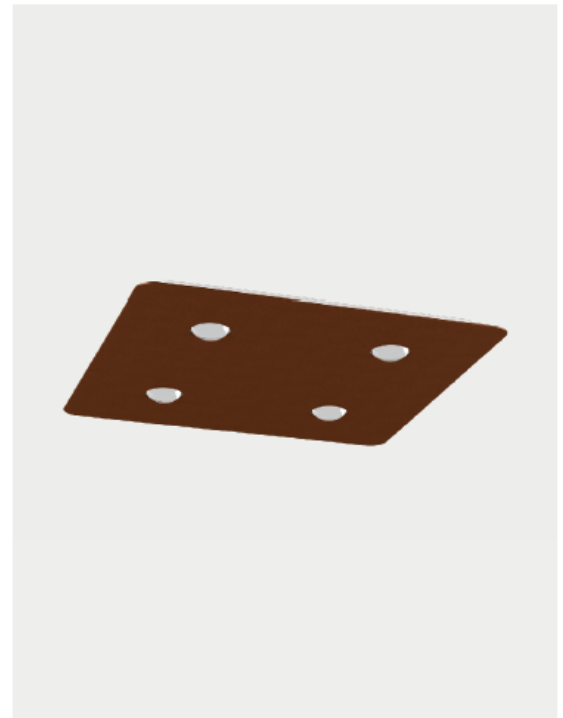

Frozen,
design by Studio Italia Design, 2015

Ceiling

Frozen is a light fixture with a minimalist design which seems to cling to the ceiling. It features a slimline painted steel structure and embedded crystal glass lenses which diffuse direct light like gems, breathing life into the room.

Frozen Large	Light source	Frame Metal	Diffuser:	Code
	LED • 3000 K • 4 × 15W 6080 lm • 220-240V • CRI 92 • MacAdam 3-Step LED and driver included	● Matte White 9016	—	149001
		● Coppery Bronze	—	149005
	LED • 2700 K • 4 × 15W 5600 lm • 220-240V • CRI 92 • MacAdam 3-Step LED and driver included	● Matte White 9016	—	149015
		● Coppery Bronze	—	149016