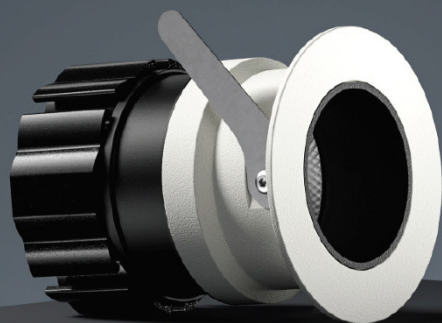

erluna

mina fixed origin

Unit height increases by
21.65mm / 0.85in
for spot and elliptical beams

mina fixed origin

		2700K									
		SPOT			SOFT				SPECIALITY		
LIGHT VALUES	Beam Width FWHM	Ultra 8°	Spot 10°	Narrow 15°	Medium 30°	Wide 38°	Flood 40°	Wash 48°	Crisp 36°	Elliptical 10x45°	Elliptical 20x40°
	Initial Lumens	526	893	1164	1164	1164	1164	1164	1164	1164	1164
	Engine Lumens	183	295	380	975	968	935	942	970	323	320
	Luminaire Lumens	121	221	288	450	486	442	482	538	114	162
	Engine Lm/W	23	24	33	86	85	82	83	85	26	26
	Luminaire Cd	4228	5788	3980	1441	1112	933	728	1559	548	1007
POWER	Voltage	36V	36V	34V				36V			
	Drive Current	180mA	300mA	300mA				300mA			
	Circuit Power (typ)	7.8W	12.2W	11.4W				12.2W			

		3000K									
		SPOT			SOFT				SPECIALITY		
LIGHT VALUES	Beam Width FWHM	Ultra 8°	Spot 10°	Narrow 14°	Medium 31°	Wide 38°	Flood 40°	Wash 48°	Crisp 36°	Elliptical 10x45°	Elliptical 20x40°
	Initial Lumens	561	935	1252	1252	1252	1252	1252	1252	935	935
	Engine Lumens	204	302	407	1013	1026	999	1013	1025	354	350
	Luminaire Lumens	152	223	289	484	514	475	513	570	132	188
	Engine Lm/W	26	25	36	89	90	88	89	90	29	29
	Luminaire Cd	5176	5450	3962	1504	1158	977	769	1681	558	1062
POWER	Voltage	36V	36V	34V				36V			
	Drive Current	180mA	300mA	300mA				300mA			
	Circuit Power (typ)	7.8W	12.2W	11.4W				12.2W			