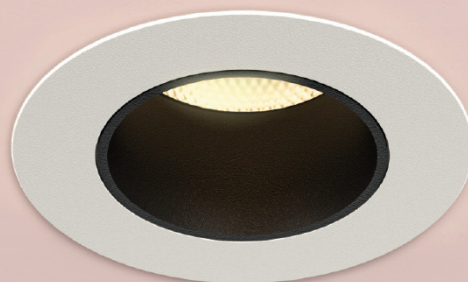

erluna

mina fixed origin

Unit height increases by
21.65mm / 0.85in
for spot and elliptical beams

mina fixed origin

		2700K									
		SPOT			SOFT				SPECIALITY		
LIGHT VALUES	Beam Width FWHM	Ultra 8°	Spot 10°	Narrow 15°	Medium 30°	Wide 38°	Flood 40°	Wash 48°	Crisp 36°	Elliptical 10x45°	Elliptical 20x40°
	Initial Lumens	526	893	1164	1164	1164	1164	1164	1164	1164	1164
	Engine Lumens	183	295	380	975	968	935	942	970	323	320
	Luminaire Lumens	121	221	288	450	486	442	482	538	114	162
	Engine Lm/W	23	24	33	86	85	82	83	85	26	26
	Luminaire Cd	4228	5788	3980	1441	1112	933	728	1559	548	1007
POWER	Voltage	36V	36V	34V				36V			
	Drive Current	180mA	300mA	300mA				300mA			
	Circuit Power (typ)	7.8W	12.2W	11.4W				12.2W			

		3000K									
		SPOT			SOFT				SPECIALITY		
LIGHT VALUES	Beam Width FWHM	Ultra 8°	Spot 10°	Narrow 14°	Medium 31°	Wide 38°	Flood 40°	Wash 48°	Crisp 36°	Elliptical 10x45°	Elliptical 20x40°
	Initial Lumens	561	935	1252	1252	1252	1252	1252	1252	935	935
	Engine Lumens	204	302	407	1013	1026	999	1013	1025	354	350
	Luminaire Lumens	152	223	289	484	514	475	513	570	132	188
	Engine Lm/W	26	25	36	89	90	88	89	90	29	29
	Luminaire Cd	5176	5450	3962	1504	1158	977	769	1681	558	1062
POWER	Voltage	36V	36V	34V				36V			
	Drive Current	180mA	300mA	300mA				300mA			
	Circuit Power (typ)	7.8W	12.2W	11.4W				12.2W			