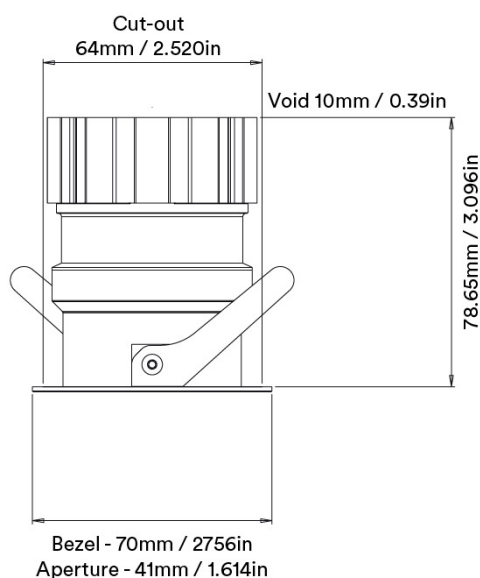

erluna

mina fixed origin

Unit height increases by
21.65mm / 0.85in
for spot and elliptical beams

mina fixed origin

		2700K									
		SPOT			SOFT				SPECIALITY		
LIGHT VALUES	Beam Width FWHM	Ultra 8°	Spot 10°	Narrow 15°	Medium 30°	Wide 38°	Flood 40°	Wash 48°	Crisp 36°	Elliptical 10x45°	Elliptical 20x40°
	Initial Lumens	526	893	1164	1164	1164	1164	1164	1164	1164	1164
	Engine Lumens	183	295	380	975	968	935	942	970	323	320
	Luminaire Lumens	121	221	288	450	486	442	482	538	114	162
	Engine Lm/W	23	24	33	86	85	82	83	85	26	26
	Luminaire Cd	4228	5788	3980	1441	1112	933	728	1559	548	1007
POWER	Voltage	36V	36V	34V				36V			
	Drive Current	180mA	300mA	300mA				300mA			
	Circuit Power (typ)	7.8W	12.2W	11.4W				12.2W			

		3000K									
		SPOT			SOFT				SPECIALITY		
LIGHT VALUES	Beam Width FWHM	Ultra 8°	Spot 10°	Narrow 14°	Medium 31°	Wide 38°	Flood 40°	Wash 48°	Crisp 36°	Elliptical 10x45°	Elliptical 20x40°
	Initial Lumens	561	935	1252	1252	1252	1252	1252	1252	935	935
	Engine Lumens	204	302	407	1013	1026	999	1013	1025	354	350
	Luminaire Lumens	152	223	289	484	514	475	513	570	132	188
	Engine Lm/W	26	25	36	89	90	88	89	90	29	29
	Luminaire Cd	5176	5450	3962	1504	1158	977	769	1681	558	1062
POWER	Voltage	36V	36V	34V				36V			
	Drive Current	180mA	300mA	300mA				300mA			
	Circuit Power (typ)	7.8W	12.2W	11.4W				12.2W			