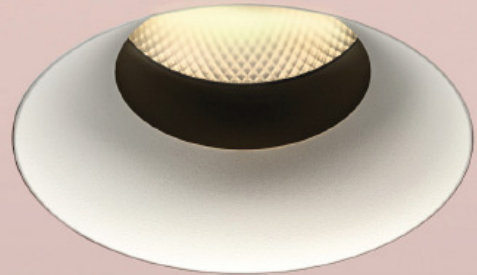

erluna

fade fixed  
origin

F III IP65 IP54 CE

# fade fixed origin

# orluna

		2700K									
		SPOT			SOFT				SPECIALITY		
LIGHT VALUES	Beam Width FWHM	Ultra 8°	Spot 10°	Narrow 14°	Medium 26°	Wide 42°	Flood 49°	Wash 56°	Crisp 37°	Elliptical 10x45°	Elliptical 20x40°
	Initial Lumens	526	893	1164	1164	1164	1164	1164	1164	893	893
	Engine Lumens	183	295	380	975	968	935	942	970	323	320
	Luminaire Lumens	170	265	326	626	633	594	630	695	165	224
	Engine Lm/W	23	24	33	86	85	82	83	85	26	26
	Luminaire Cd	5951	7009	4997	2034	1142	869	747	1651	696	1295
POWER	Voltage	36V	36V	34V				36V			
	Drive Current	180mA	300mA	300mA				300mA			
	Circuit Power (typ)	7.8W	12.2W	11.4W				12.2W			

## SPECIFICATION CODE

Engine type	Bezel	Colour Temp	Driver	Beam Width	Bezel Colour	Baffle Colour	Options
<b>OR</b>	<b>- FDX -</b>	<b>27</b>	<b>M</b>	<b>S</b>	<b>- W -</b>	<b>BB -</b>	<b>F 54 E</b>
		27 / 2700K 30 / 3000K 40 / 4000K	M / Mains Dim D / DALI O / 0-10v N / Non Dim X / No Driver	U / Ultra S / Spot N / Narrow M / Medium W / Wide F / Flood H / Wash C / Crisp L / Elliptical Linear O / Elliptical Oval	W / White RAL 9010 D / White RAL 9003 E / White RAL 9016 B / Black RAL 9005 C / Other RAL G / Polished Brass J / Antique Bronze K / Brushed Chrome L / Polished Chrome I / Polished Copper Z / Other Metallic	BB / Black 9005 WB / White 9010 WB / White 9010 DB / White 9003 EB / White 9016 CB / Other RAL MB / Polished Brass JB / Antique Bronze KB / Brushed Chrome LB / Polished Chrome IB / Polished Copper ZB / Other Metallic	F / 60 min Fire Rated Plate 54 / IP54 65 / IP65 P / Sea & Spa IP65 E / 3hr Emergency H / Honeycomb N / Frosted Lens Z / LSZH Cable K / Click Connector