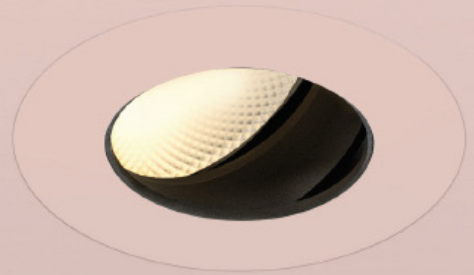

erluna

true adjustable
origin

F III IP65 IP54 CE

Unit height increases by
21.65mm / 0.85in
for spot and elliptical beams

www.josephread.co.uk

T: +44 (0) 1473 708 616

Joseph Read
Lighting & Home Cinema

true adjustable origin

		2700K									
		SPOT			SOFT				SPECIALITY		
LIGHT VALUES	Beam Width FWHM	Ultra 8°	Spot 10°	Narrow 14°	Medium 26°	Wide 41°	Flood 49°	Wash 56°	Crisp 36°	Elliptical 10x45°	Elliptical 20x40°
	Initial Lumens	526	893	1164	1164	1164	1164	1164	1164	893	320
	Engine Lumens	183	295	380	975	968	935	942	970	323	320
	Luminaire Lumens	146	256	367	652	647	610	650	701	178	231
	Engine Lm/W	23	24	33	86	85	82	83	85	26	26
	Luminaire Cd	5323	7017	5471	2151	1237	925	764	1751	714	1355
POWER	Voltage	36V	36V	34V				36V			
	Drive Current	180mA	300mA	300mA				300mA			
	Circuit Power (typ)	7.8W	12.2W	11.4W				12.2W			

		3000K									
		SPOT			SOFT				SPECIALITY		
LIGHT VALUES	Beam Width FWHM	Ultra 8°	Spot 10°	Narrow 14°	Medium 27°	Wide 42°	Flood 49°	Wash 56°	Crisp 36°	Elliptical 10x45°	Elliptical 20x40°
	Initial Lumens	561	935	1252	1252	1252	1252	1252	1252	935	935
	Engine Lumens	204	302	407	1013	1026	999	1013	1025	323	320
	Luminaire Lumens	196	302	386	646	649	603	654	719	168	228
	Engine Lm/W	26	25	36	89	90	88	89	90	29	29
	Luminaire Cd	6922	7644	5595	2229	1258	955	789	1795	726	1415
POWER	Voltage	36V	36V	34V				36V			
	Drive Current	180mA	300mA	300mA				300mA			
	Circuit Power (typ)	7.8W	12.2W	11.4W				12.2W			