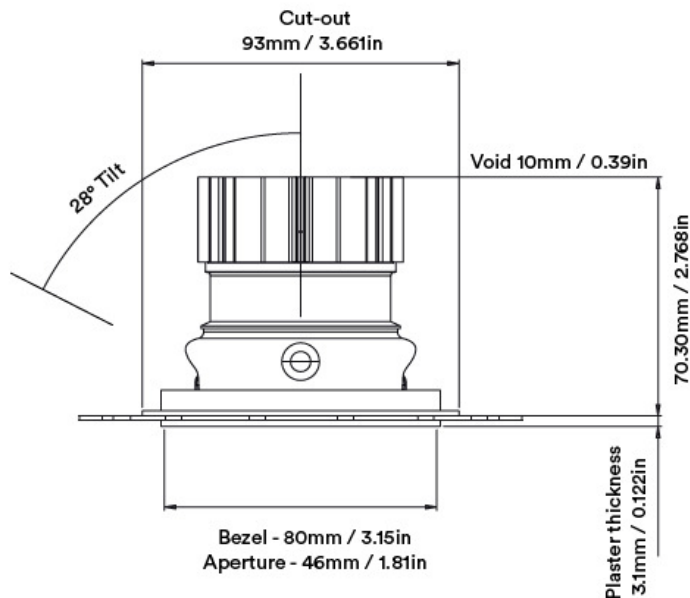

erluna

true adjustable
origin

F III IP65 IP54 CE

Unit height increases by
21.65mm / 0.85in
for spot and elliptical beams

www.josephread.co.uk

T: +44 (0) 1473 708 616

Joseph Read
Lighting & Home Cinema

true adjustable origin

		2700K									
		SPOT			SOFT				SPECIALITY		
LIGHT VALUES	Beam Width FWHM	Ultra 8°	Spot 10°	Narrow 14°	Medium 26°	Wide 41°	Flood 49°	Wash 56°	Crisp 36°	Elliptical 10x45°	Elliptical 20x40°
	Initial Lumens	526	893	1164	1164	1164	1164	1164	1164	893	320
	Engine Lumens	183	295	380	975	968	935	942	970	323	320
	Luminaire Lumens	146	256	367	652	647	610	650	701	178	231
	Engine Lm/W	23	24	33	86	85	82	83	85	26	26
	Luminaire Cd	5323	7017	5471	2151	1237	925	764	1751	714	1355
POWER	Voltage	36V	36V	34V				36V			
	Drive Current	180mA	300mA	300mA				300mA			
	Circuit Power (typ)	7.8W	12.2W	11.4W				12.2W			

		3000K									
		SPOT			SOFT				SPECIALITY		
LIGHT VALUES	Beam Width FWHM	Ultra 8°	Spot 10°	Narrow 14°	Medium 27°	Wide 42°	Flood 49°	Wash 56°	Crisp 36°	Elliptical 10x45°	Elliptical 20x40°
	Initial Lumens	561	935	1252	1252	1252	1252	1252	1252	935	935
	Engine Lumens	204	302	407	1013	1026	999	1013	1025	323	320
	Luminaire Lumens	196	302	386	646	649	603	654	719	168	228
	Engine Lm/W	26	25	36	89	90	88	89	90	29	29
	Luminaire Cd	6922	7644	5595	2229	1258	955	789	1795	726	1415
POWER	Voltage	36V	36V	34V				36V			
	Drive Current	180mA	300mA	300mA				300mA			
	Circuit Power (typ)	7.8W	12.2W	11.4W				12.2W			