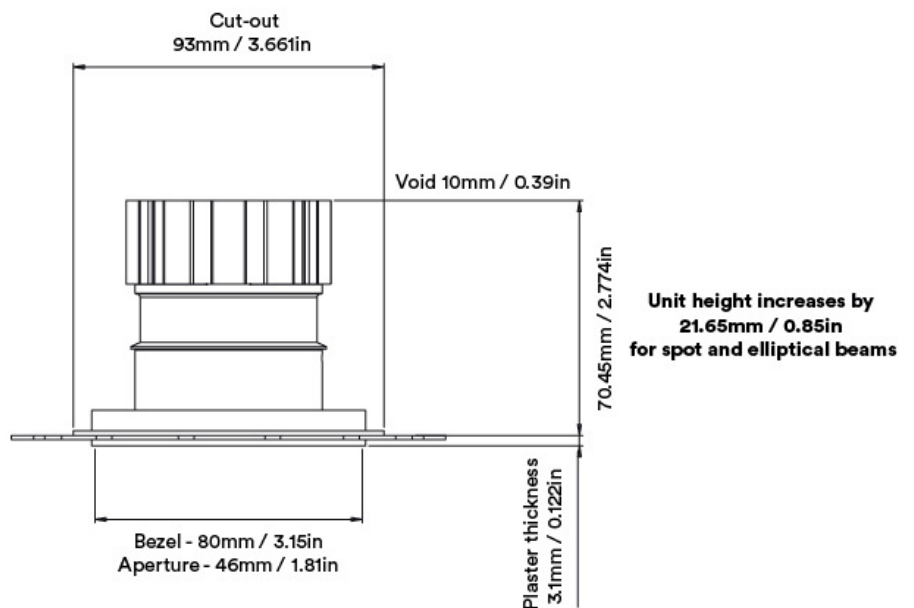

erluna

true fixed
origin

www.josephread.co.uk

T: +44 (0) 1473 708 616

Joseph Read
Lighting & Home Cinema