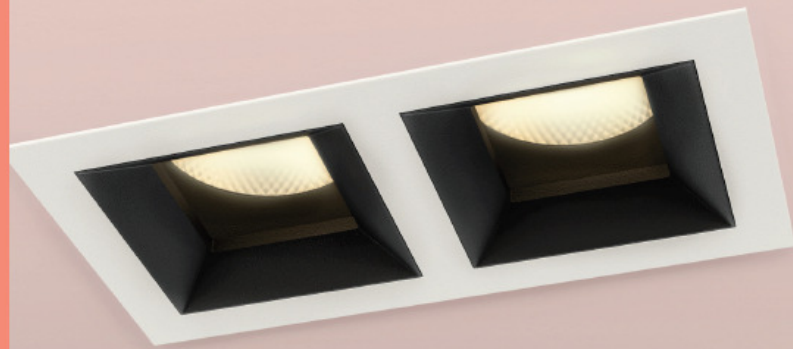

erluna

vira twin  
origin natural

IP65  
IP54

# vira twin origin natural

		2700K									
		SPOT			SOFT				SPECIALITY		
LIGHT VALUES	Beam Width FWHM	Ultra 8°	Spot 10°	Narrow 14°	Medium 29°	Wide 39°	Flood 46°	Wash 53°	Crisp 36°	Elliptical 10x45°	Elliptical 20x40°
	Initial Lumens	533	953	1021	1021	1021	1021	1021	1021	953	953
	Engine Lumens	223	357	379	871	859	802	836	861	266	290
	Luminaire Lumens	195	351	379	445	450	462	485	499	210	252
	Engine Lm/W	29	29	33	76	75	70	73	76	22	24
	Luminaire Cd	7065	9911	5797	1406	907	734	625	1276	768	1414
POWER	Voltage	36V	36V	34V				36V			
	Drive Current	180mA	300mA	300mA				300mA			
	Circuit Power (typ)	7.8W	12.2W	11.4W				12.2W			

## SPECIFICATION CODE

Engine type	Bezel	Colour Temp	Driver	Beam Width	Bezel Colour	Baffle Colour	Options
NL	VI2	27	M	S	W	BB	F 54 E
		27 / 2700K 30 / 3000K 40 / 4000K	M / Mains Dim D / DALI O / 0-10v N / Non Dim X / No Driver	U / Ultra S / Spot N / Narrow M / Medium W / Wide F / Flood H / Wash C / Crisp L / Elliptical Linear O / Elliptical Oval	W / White RAL 9010 D / White RAL 9003 E / White RAL 9016 B / Black RAL 9005 C / Other RAL G / Polished Brass J / Antique Bronze K / Brushed Chrome L / Polished Chrome I / Polished Copper Z / Other Metallic	BB / Black 9005 WB / White 9010 DB / White 9003 EB / White 9016 CB / Other RAL MB / Polished Brass JB / Antique Bronze KB / Brushed Chrome LB / Polished Chrome IB / Polished Copper ZB / Other Metallic	F / 60 min Fire Rated Hood 54 / IP54 65 / IP65 P / Sea & Spa IP65 T / Lockable Tilt & Rotate E / 3hr Emergency H / Honeycomb N / Frosted Lens Z / LSZH Cable K / Click Connector