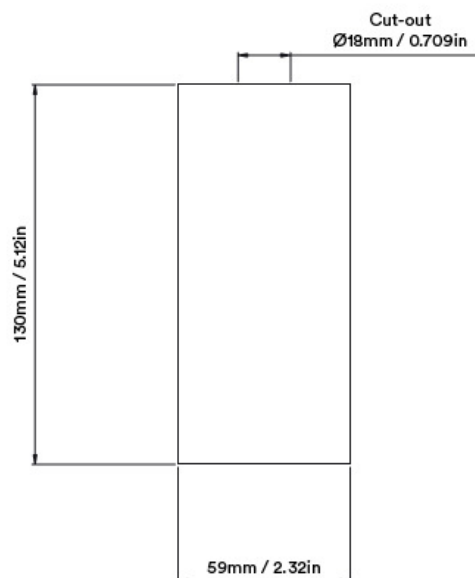

erluna

air fixed
origin