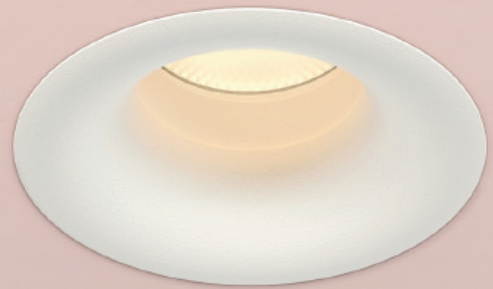

erluna

curve adjustable origin

F III IP65 IP54 CE

Unit height increases by
21.65mm / 0.85in
for spot and elliptical beams

curve adjustable origin

		2700K									
		SPOT			SOFT				SPECIALITY		
LIGHT VALUES	Beam Width FWHM	Ultra 8°	Spot 10°	Narrow 14°	Medium 27°	Wide 43°	Flood 50°	Wash 56°	Crisp 38°	Elliptical 10x45°	Elliptical 20x40°
	Initial Lumens	526	893	1164	1164	1164	1164	1164	1164	893	893
	Engine Lumens	183	295	380	975	968	935	942	970	354	350
	Luminaire Lumens	153	277	363	767	759	725	748	800	201	245
	Engine Lm/W	23	24	33	86	85	82	83	85	26	26
	Luminaire Cd	5474	7366	5197	2077	1195	915	796	1683	686	1296
	POWER	Voltage	36V	36V	34V				36V		
Drive Current	180mA	300mA	300mA				300mA				
Circuit Power (typ)	7.8W	12.2W	11.4W				12.2W				

		3000K									
		SPOT			SOFT				SPECIALITY		
LIGHT VALUES	Beam Width FWHM	Ultra 9°	Spot 10°	Narrow 14°	Medium 28°	Wide 44°	Flood 50°	Wash 58°	Crisp 38°	Elliptical 10x45°	Elliptical 20x40°
	Initial Lumens	561	935	1252	1252	1252	1252	1252	1252	935	935
	Engine Lumens	204	302	407	1013	1026	999	1013	1025	354	350
	Luminaire Lumens	192	299	370	822	813	753	803	845	241	270
	Engine Lm/W	26	25	36	89	90	88	89	90	29	29
	Luminaire Cd	6111	7139	5168	2196	1252	954	808	1761	718	1371
POWER	Voltage	36V	36V	34V				36V			
Drive Current	180mA	300mA	300mA				300mA				
Circuit Power (typ)	7.8W	12.2W	11.4W				12.2W				