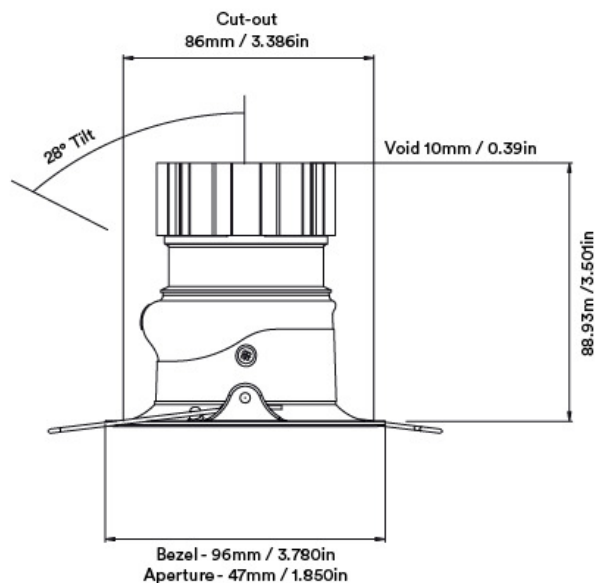

erluna

curve adjustable origin

F III IP65 IP54 CE

Unit height increases by
21.65mm / 0.85in
for spot and elliptical beams

curve adjustable origin

		2700K									
		SPOT			SOFT				SPECIALITY		
LIGHT VALUES	Beam Width FWHM	Ultra 8°	Spot 10°	Narrow 14°	Medium 27°	Wide 43°	Flood 50°	Wash 56°	Crisp 38°	Elliptical 10x45°	Elliptical 20x40°
	Initial Lumens	526	893	1164	1164	1164	1164	1164	1164	893	893
	Engine Lumens	183	295	380	975	968	935	942	970	354	350
	Luminaire Lumens	153	277	363	767	759	725	748	800	201	245
	Engine Lm/W	23	24	33	86	85	82	83	85	26	26
	Luminaire Cd	5474	7366	5197	2077	1195	915	796	1683	686	1296
	POWER	Voltage	36V	36V	34V				36V		
Drive Current	180mA	300mA	300mA				300mA				
Circuit Power (typ)	7.8W	12.2W	11.4W				12.2W				

		3000K									
		SPOT			SOFT				SPECIALITY		
LIGHT VALUES	Beam Width FWHM	Ultra 9°	Spot 10°	Narrow 14°	Medium 28°	Wide 44°	Flood 50°	Wash 58°	Crisp 38°	Elliptical 10x45°	Elliptical 20x40°
	Initial Lumens	561	935	1252	1252	1252	1252	1252	1252	935	935
	Engine Lumens	204	302	407	1013	1026	999	1013	1025	354	350
	Luminaire Lumens	192	299	370	822	813	753	803	845	241	270
	Engine Lm/W	26	25	36	89	90	88	89	90	29	29
	Luminaire Cd	6111	7139	5168	2196	1252	954	808	1761	718	1371
POWER	Voltage	36V	36V	34V				36V			
Drive Current	180mA	300mA	300mA				300mA				
Circuit Power (typ)	7.8W	12.2W	11.4W				12.2W				

SPECIFICATION CODE

Engine type	Bezel	Colour Temp	Driver	Beam Width	Bezel Colour	Options
OR	-CVT-	27	M	S	-W-	F 54 E
		27 / 2700K 30 / 3000K 40 / 4000K	M / Mains Dim D / DALI 0 / 0-10v N / Non Dim X / No Driver	U / Ultra S / Spot N / Narrow M / Medium W / Wide F / Flood H / Wash C / Crisp L / Elliptical Linear O / Elliptical Oval	W / White RAL 9010 D / White RAL 9003 E / White RAL 9016 B / Black RAL 9005 C / Other RAL	F / 60 min Fire Rated Plate 54 / IP54 65 / IP65 P / Sea & Spa IP65 H / Honeycomb N / Frosted Lens E / 3hr Emergency Z / LSZH Cable K / Click Connector