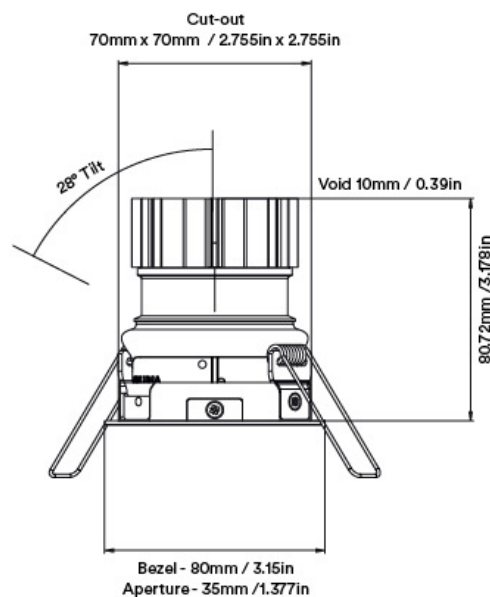

# riva adjustable origin

F III IP65 IP54 CE

Unit height increases by  
21.65mm / 0.85in  
for spot and elliptical beams

# riva adjustable origin

		2700K									
		SPOT			SOFT				SPECIALITY		
LIGHT VALUES	Beam Width FWHM	Ultra 8°	Spot 10°	Narrow 14°	Medium 29°	Wide 38°	Flood 42°	Wash 50°	Crisp 35°	Elliptical 10x45°	Elliptical 20x40°
	Initial Lumens	526	893	1164	1164	1164	1164	1164	1164	1164	1164
	Engine Lumens	183	295	380	975	968	935	942	970	323	320
	Luminaire Lumens	141	241	312	483	501	449	503	515	157	204
	Engine Lm/W	23	24	33	86	85	82	83	85	26	26
	Luminaire Cd	5096	6317	4534	1567	1082	843	707	1516	612	1181
POWER	Voltage	36V	36V	34V				36V			
	Drive Current	180mA	300mA	300mA				300mA			
	Circuit Power (typ)	7.8W	12.2W	11.4W				12.2W			

		3000K									
		SPOT			SOFT				SPECIALITY		
LIGHT VALUES	Beam Width FWHM	Ultra 8°	Spot 10°	Narrow 14°	Medium 29°	Wide 39°	Flood 43°	Wash 51°	Crisp 36°	Elliptical 10x45°	Elliptical 20x40°
	Initial Lumens	561	935	1252	1252	1252	1252	1252	1252	935	935
	Engine Lumens	204	302	407	1013	1026	999	1013	1025	354	350
	Luminaire Lumens	165	249	317	530	521	469	505	586	158	239
	Engine Lm/W	26	25	36	89	90	88	89	90	29	29
	Luminaire Cd	5437	6019	4497	1687	1101	865	681	1630	628	1191
POWER	Voltage	36V	36V	34V				36V			
	Drive Current	180mA	300mA	300mA				300mA			
	Circuit Power (typ)	7.8W	12.2W	11.4W				12.2W			