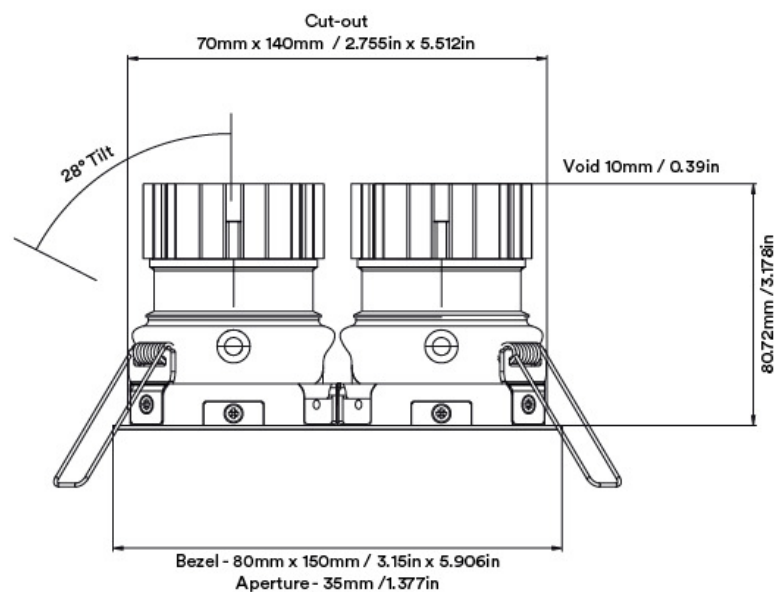

erluna

riva twin origin

riva twin origin

| | | 2700K | | | | | | | | | |
|---------------------|------------------|----------|----------|------------|------------|----------|-----------|----------|------------|-------------------|-------------------|
| | | SPOT | | | SOFT | | | | SPECIALITY | | |
| LIGHT VALUES | Beam Width FWHM | Ultra 8° | Spot 10° | Narrow 14° | Medium 29° | Wide 38° | Flood 42° | Wash 50° | Crisp 35° | Elliptical 10x45° | Elliptical 20x40° |
| | Initial Lumens | 526 | 893 | 1164 | 1164 | 1164 | 1164 | 1164 | 1164 | 1164 | 1164 |
| | Engine Lumens | 183 | 295 | 380 | 975 | 968 | 935 | 942 | 970 | 323 | 320 |
| | Luminaire Lumens | 141 | 241 | 312 | 483 | 501 | 449 | 503 | 515 | 157 | 204 |
| | Engine Lm/W | 23 | 24 | 33 | 86 | 85 | 82 | 83 | 85 | 26 | 26 |
| | Luminaire Cd | 5096 | 6317 | 4534 | 1567 | 1082 | 843 | 707 | 1516 | 612 | 1181 |
| | POWER | Voltage | 36V | 36V | 34V | | | | 36V | | |
| Drive Current | 180mA | 300mA | 300mA | | | | 300mA | | | | |
| Circuit Power (typ) | 7.8W | 12.2W | 11.4W | | | | 12.2W | | | | |