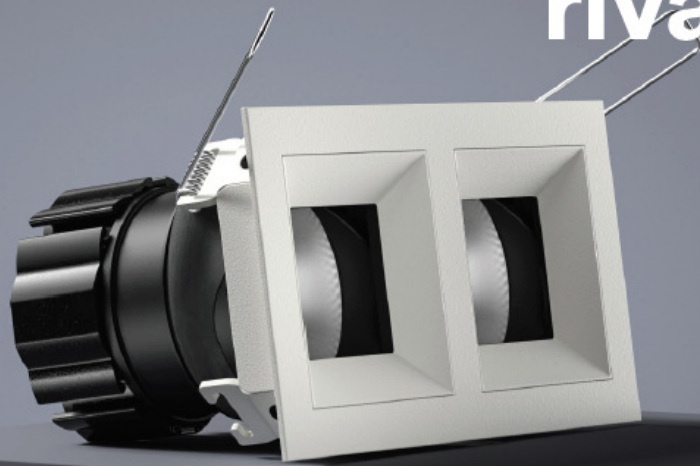

erluna

riva twin origin

riva twin origin

| | | 2700K | | | | | | | | | |
|---------------------|------------------|----------|----------|------------|------------|----------|-----------|----------|------------|-------------------|-------------------|
| | | SPOT | | | SOFT | | | | SPECIALITY | | |
| LIGHT VALUES | Beam Width FWHM | Ultra 8° | Spot 10° | Narrow 14° | Medium 29° | Wide 38° | Flood 42° | Wash 50° | Crisp 35° | Elliptical 10x45° | Elliptical 20x40° |
| | Initial Lumens | 526 | 893 | 1164 | 1164 | 1164 | 1164 | 1164 | 1164 | 1164 | 1164 |
| | Engine Lumens | 183 | 295 | 380 | 975 | 968 | 935 | 942 | 970 | 323 | 320 |
| | Luminaire Lumens | 141 | 241 | 312 | 483 | 501 | 449 | 503 | 515 | 157 | 204 |
| | Engine Lm/W | 23 | 24 | 33 | 86 | 85 | 82 | 83 | 85 | 26 | 26 |
| | Luminaire Cd | 5096 | 6317 | 4534 | 1567 | 1082 | 843 | 707 | 1516 | 612 | 1181 |
| | POWER | Voltage | 36V | 36V | 34V | | | | 36V | | |
| Drive Current | 180mA | 300mA | 300mA | | | | 300mA | | | | |
| Circuit Power (typ) | 7.8W | 12.2W | 11.4W | | | | 12.2W | | | | |