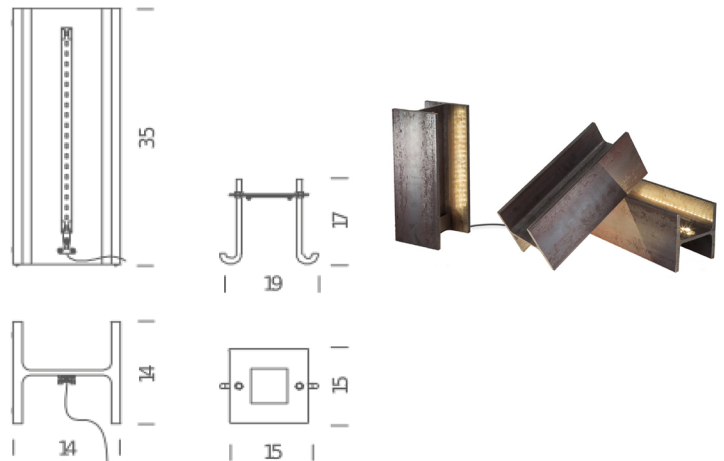

## Part Number JR07741

Rudy Ricciotti

Family of lamps in two sizes, floor and table lamps with indirect light in industrial style made of rough metal. Each lamp is produced in a traditional way so that small aesthetic and finishing differences between one product and another are a sign of uniqueness. The floor version is also available for outdoor use and is treated with protective paint.

### LAMPING

Source	linear LED
Total power	10W
Emission	direct/indirect
Switching	dimnable, TRIAC
Tension	220V
Color temperature	2700K
Luminous flux	550lm
Typ CRI	85
Energy class	A+
IP class	44
Materials	steel
Notes	cable length 3m, body and cable IP65 rated, also available in 120V, marine version available on request
Accessories	Fixing plate,
Net lamp weight	12 kg

### Structure

raw metal

### PACKAGE

Package 01

Dimension: 20x20x41 cm / Gross weight: 13,5 kg