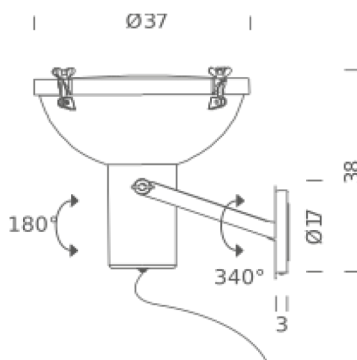

PROJECTEUR 365 WALL CEILING

Part Number JR07740

Le Corbusier

The Projecteur of Le Corbusier was designed for the Chandigarh High Court, India, in 1954. Aluminum body painted in night blue, white sand or moka. Diffuser glass curved and sandblasted in the inner part. The Projecteur 365 has a painted body, base and canopies. Screws and small metal parts are black chromed. Available in the floor, wall/ ceiling and pendant versions. The wall/ceiling and pendant lamps are available also in the outdoor version (IP54). The Projecteur 165 Mini is available in the clamp, wall and pendant versions. Clamp and canopies are painted in matt black with screws and small black chrome metal parts. Diffused and adjustable light output. E27 socket allows the use of fluorescent and LED sources.

LAMPING

Source	E27
Total power	60W
Emission	direct, spot
Switching	dimnable, according to bulb
Tension	230V
IP class	54
Materials	aluminium
Notes	orientable

Codes

PRJ EDW 32	Structure/Diffuser
PRJ EWS 32	night blue/sanded
PRJ EMS 32	white sand/sanded
	moka/sanded

PACKAGE

Package 01	Dimension: 50x50x50 cm / Gross weight: 7 kg
------------	---

Certificazioni

LAMPING

Source	E27
Total power	150W
Emission	direct, spot
Switching	dimnable, according to bulb
Tension	230V
IP class	30
Materials	aluminium
Notes	orientable

Codes

PRJ EDW 3A	Structure/Diffuser
PRJ EWS 3A	night blue/sanded
PRJ EMS 3A	white sand/sanded
	moka/sanded

PACKAGE

Package 01	Dimension: 50x50x50 cm / Gross weight: 7 kg
------------	---

Certificazioni