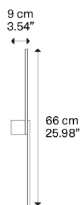

Puzzle Outdoor Double Rectangle

Part Number JR07285

Puzzle Outdoor,
Design by Studio Italia Design

Model Puzzle Outdoor double rectangle

Puzzle Outdoor is a collection designed to enhance the outdoor spaces of homes and buildings, from the façade to the terrace, making them pleasant and comfortable at any time of day. Discrete by day, adaptable to any type of architecture, these lamps featured in essential shapes light up suggestive atmospheres after sundown.

Puzzle Outdoor double rectangle

Light source

LED
3000 K
2 × 16 W / 3400 lm
220–240 V
CRI 92
MacAdam 3–Step

LED included

Structure: Metal

- Matte White – 9016
- Anthracite Black

Code

146021
146020

Net weight: 4.47 kg

Parcels: 1

CE

IP65

Energy Saving

Dim Triac

ERC