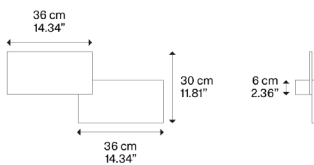

Puzzle Outdoor Double Rectangle

Part Number JR07285

Puzzle Outdoor,
Design by Studio Italia Design

Model Puzzle Outdoor double rectangle

Puzzle Outdoor is a collection designed to enhance the outdoor spaces of homes and buildings, from the façade to the terrace, making them pleasant and comfortable at any time of day. Discrete by day, adaptable to any type of architecture, these lamps featured in essential shapes light up suggestive atmospheres after sundown.

Puzzle Outdoor double rectangle

Light source

LED
3000 K
2 × 16 W / 3400 lm
220–240 V
CRI 92
MacAdam 3–Step

LED included

Structure: Metal

- Matte White – 9016
- Anthracite Black

Code

146021
146020

Net weight: 4.47 kg

Parcels: 1

CE

IP65

Energy Saving

Dim Triac

ERC