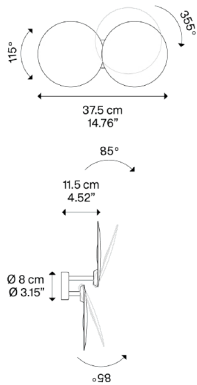

Puzzle Outdoor Double Round

Part Number JR07281-02

Puzzle Outdoor,
Design by Studio Italia Design

Model Puzzle Outdoor round double

Puzzle Outdoor is a collection designed to enhance the outdoor spaces of homes and buildings, from the façade to the terrace, making them pleasant and comfortable at any time of day. Discrete by day, adaptable to any type of architecture, these lamps featured in essential shapes light up suggestive atmospheres after sundown.

Puzzle Outdoor round double

Light source

LED
3000 K
2 × 16 W / 3400 lm
220–240 V
CRI 92
MacAdam 3–Step

LED included

Structure: Metal

- Matte White – 9016
- Anthracite Black

Code

159024
159029

Net weight: 1.30 kg

Parcels: 1

IP65

Energy Saving

Dim Triac