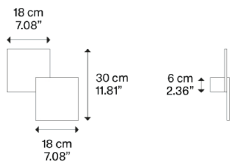

Puzzle Outdoor double square

Light source

LED
3000 K
2 × 16 W / 3400 lm
220–240 V
CRI 92
MacAdam 3–Step

LED included

Structure: Metal

- Matte White – 9016
- Anthracite Black

Code

146023
146028

Net weight: 2.27 kg

Parcels: 1

IP65

Energy Saving

Dim Triac