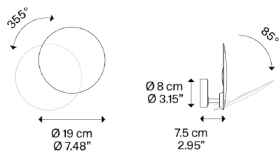

Puzzle Outdoor Single Round

Part Number JR07281-01

Puzzle Outdoor,
Design by Studio Italia Design

Model Puzzle Outdoor round single

Puzzle Outdoor is a collection designed to enhance the outdoor spaces of homes and buildings, from the façade to the terrace, making them pleasant and comfortable at any time of day. Discrete by day, adaptable to any type of architecture, these lamps featured in essential shapes light up suggestive atmospheres after sundown.

Puzzle Outdoor round single

Light source

LED
3000 K
6 W / 1700 lm
220–240 V
CRI 92
MacAdam 3–Step

LED included

Structure: Metal

● Matte White – 9016
● Anthracite Black

Code

159022
159020