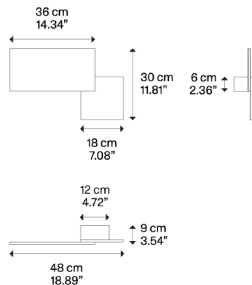

Puzzle Outdoor square & rectangle

Light source

LED
3000 K
2 × 16 W / 3400 lm
220–240 V
CRI 92
MacAdam 3–Step

LED included

Structure: Metal

- Matte White – 9016
- Anthracite Black

Code

146022
16027

Net weight: 3.24 kg

Parcels: 1

CE

IP65

Energy Saving

Dim Triac

ERC