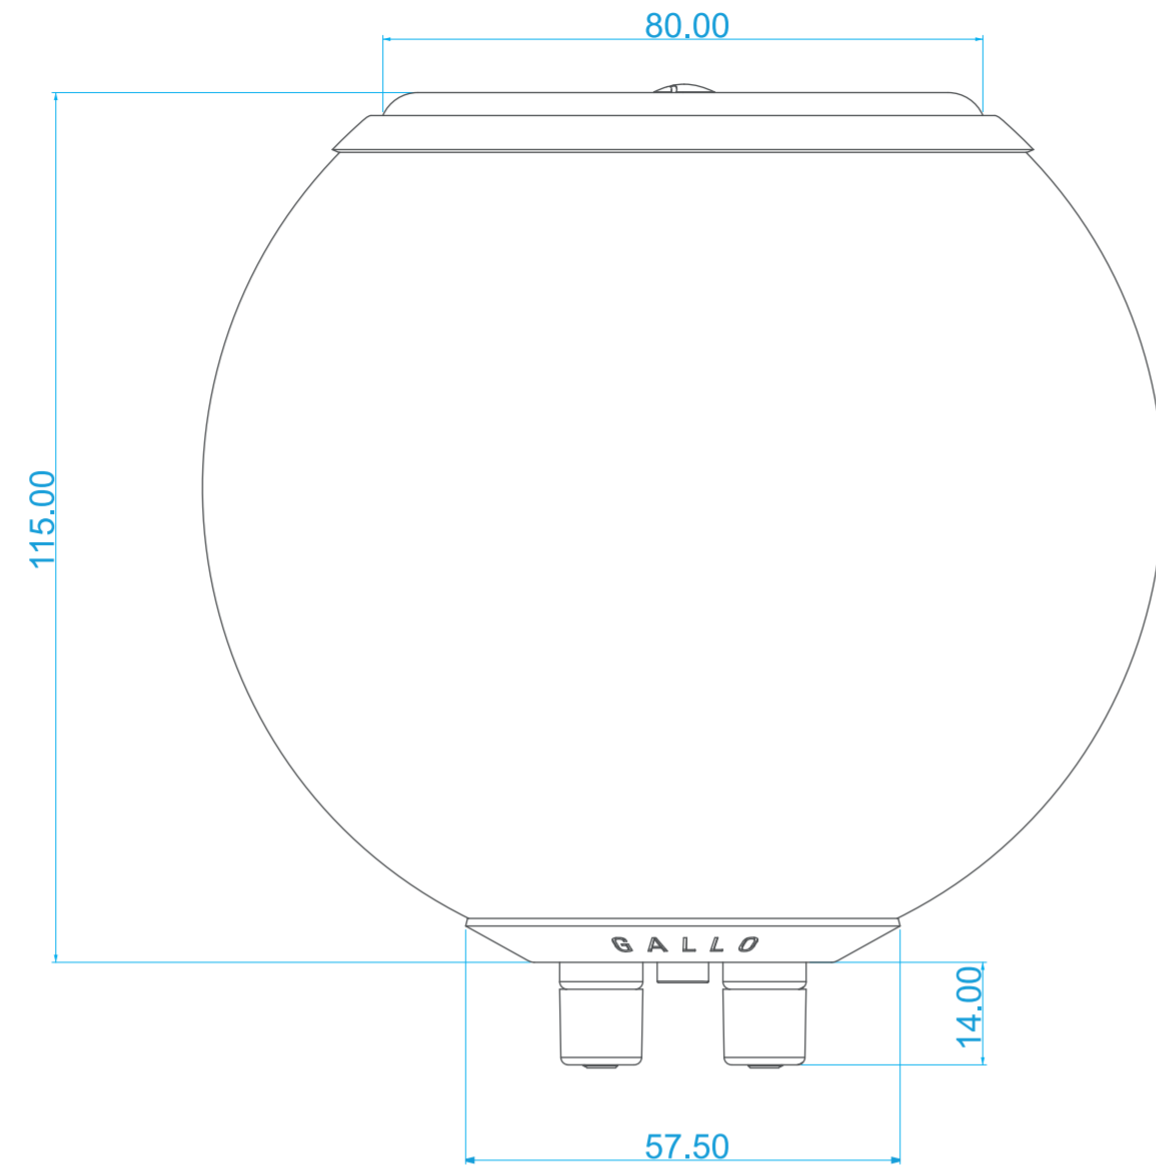

PRODUCT	A'DIVASE
VERSION	1.0
DRAWN BY	SB
LOCATION	LANARK, SCOTLAND
DATE	16/02/17
APPROVED BY	DB

STATUS - PRODUCTION

QUESTIONS?
CONTACT - STUDIO@GALLOACOUSTICS.COM