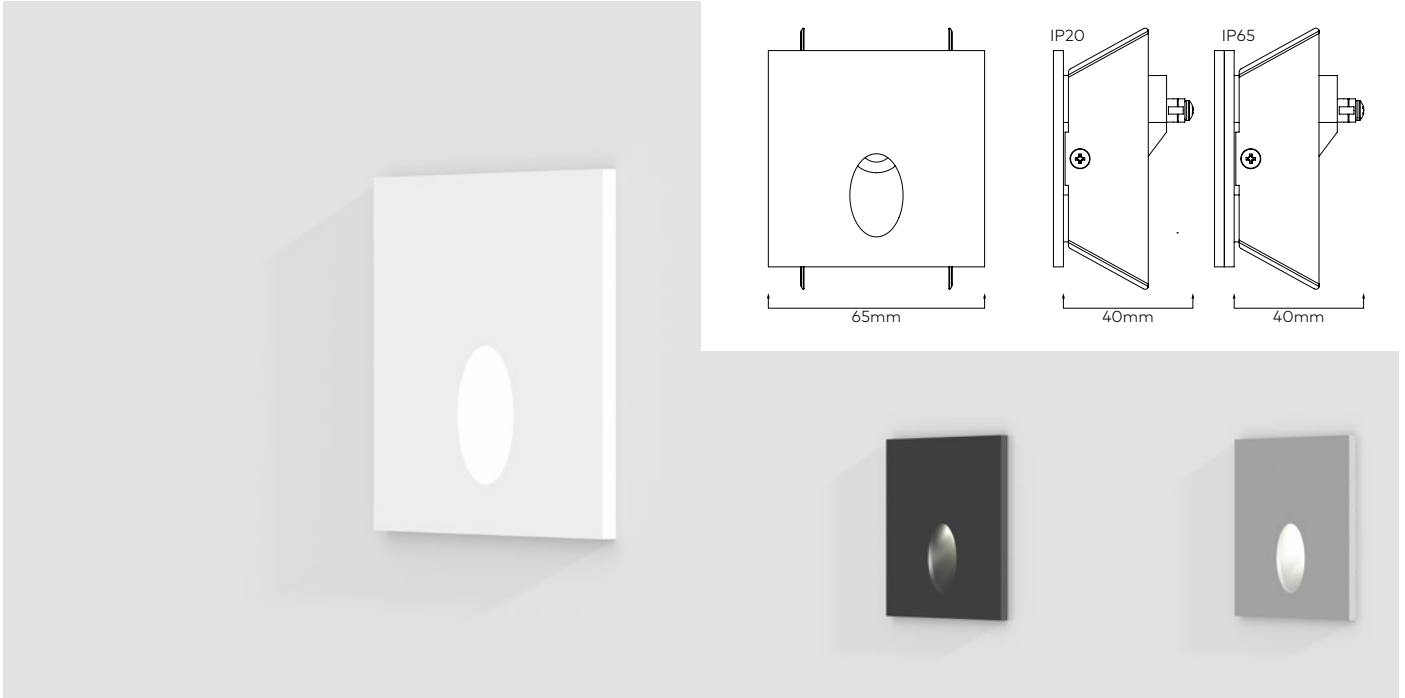

# Wall Recessed Square Oval

## Features

- Energy saving
- Full intensity from switch on
- Wide range of LED CCTs
- Low operating temperature
- Mains AC input

## Luminaire Specification

<b>Depth</b>	40mm
<b>Bezel</b>	□65mm
<b>Hole cut-out</b>	Ø56 Ø63 when using supplied fixing tube in solid walls
<b>Input supply</b>	220-240VAC
<b>Luminaire material</b>	Aluminium with textured powder coat finish.
<b>IP Rating</b>	IP20 & IP65 options